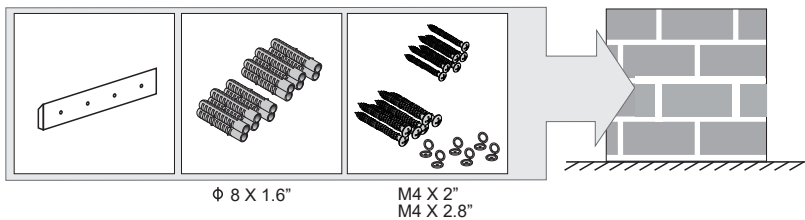

Installation Instructions

Floating Bathroom Vanity Installation Guide

Thank you for choosing our high-quality floating bathroom vanity. Before installation, please inspect all components to ensure they are intact. If you notice any issues, contact our customer service for assistance.

Parts List

Cabinet

Basin

Fixed Accessories

Tools List

Installation Instructions

Measure Installation Height

Install the hanging bracket

Remove the drawer

1. Unscrew the bottom screw

2. Lift the drawer

3. Pull out the drawer