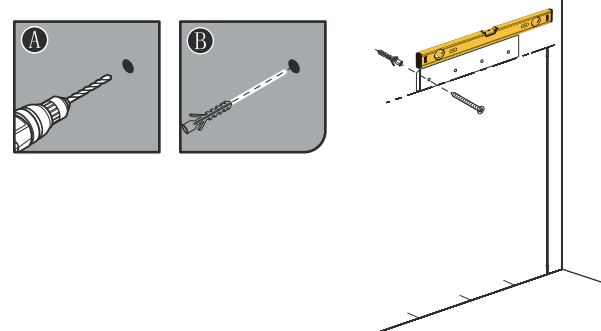

Installation Instructions

Floating Bathroom Vanity Installation Guide

Thank you for choosing our high-quality floating bathroom vanity. Before installation, please inspect all components to ensure they are intact. If you notice any issues, contact our customer service for assistance.

Parts List

Cabinet

Basin

Fixed Accessories

Tools List

Installation Instructions

Measure Installation Height

Install the hanging bracket

Remove the drawer

1. Unscrew the bottom screw

2. Lift the drawer

3. Pull out the drawer