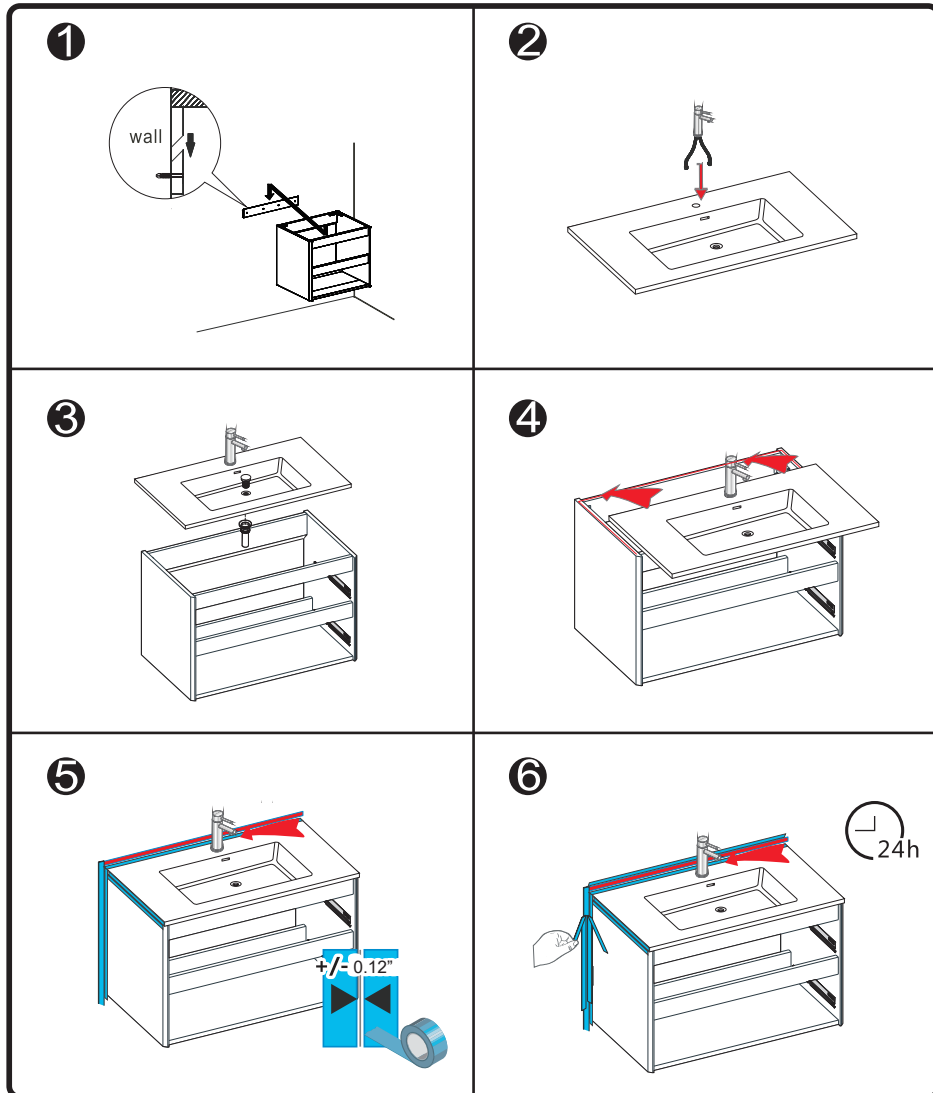

Installation Instructions

Floating Bathroom Vanity Installation Guide

Thank you for choosing our high-quality floating bathroom vanity. Before installation, please inspect all components to ensure they are intact. If you notice any issues, contact our customer service for assistance.

Parts List

Cabinet

Basin

Fixed Accessories

Tools List

Installation Instructions

Measure Installation Height

Install the hanging bracket

Remove the drawer

1. Unscrew the bottom screw

2. Lift the drawer

3. Pull out the drawer