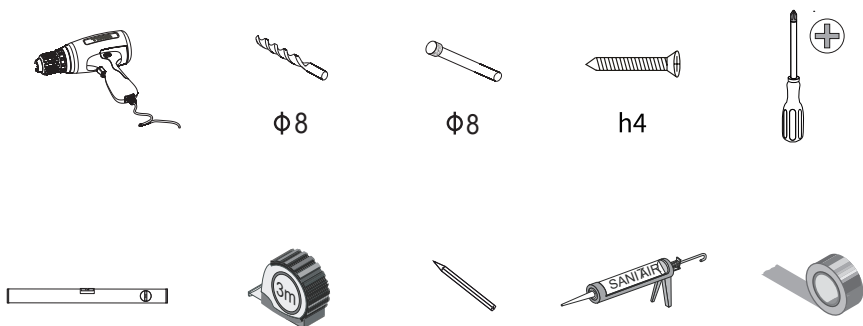

Installation Instructions

Floating Bathroom Vanity Installation Guide

Thank you for choosing our high-quality floating bathroom vanity. Before installation, please inspect all components to ensure they are intact. If you notice any issues, contact our customer service for assistance.

Parts List

Cabinet

Basin

Fixed Accessories

Tools List

Installation Instructions

Measure Installation Height

Install the hanging bracket

Remove the drawer

1. Unscrew the bottom screw

2. Lift the drawer

3. Pull out the drawer